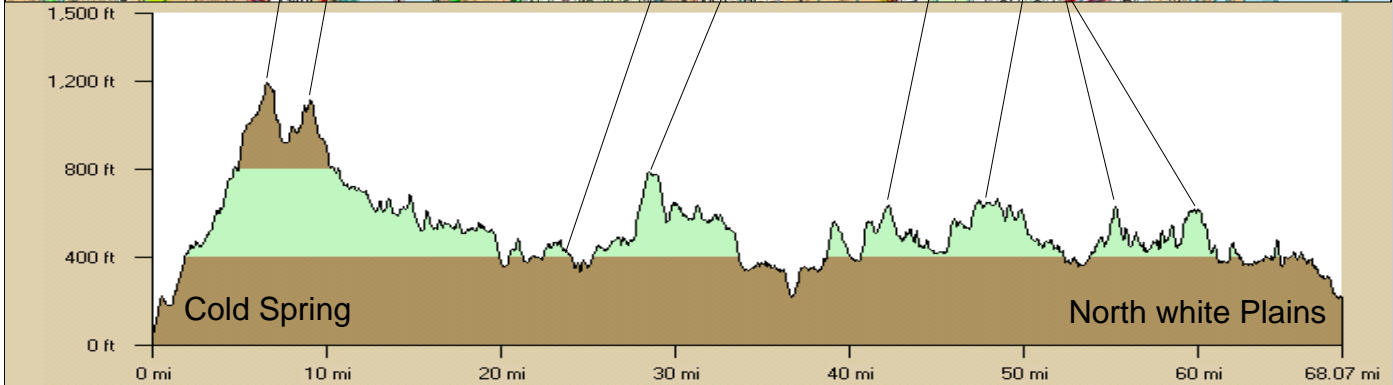

**New York Cycle Club
North White Plains to Cold Spring
68 Miles; 4,800 Vertical Feet**

© 2001 DeLorme. Topo USA® 3.0
Zoom Level: 9-5 Datum: WGS84

Scale 1 : 275 000
1" = 4.34 mi