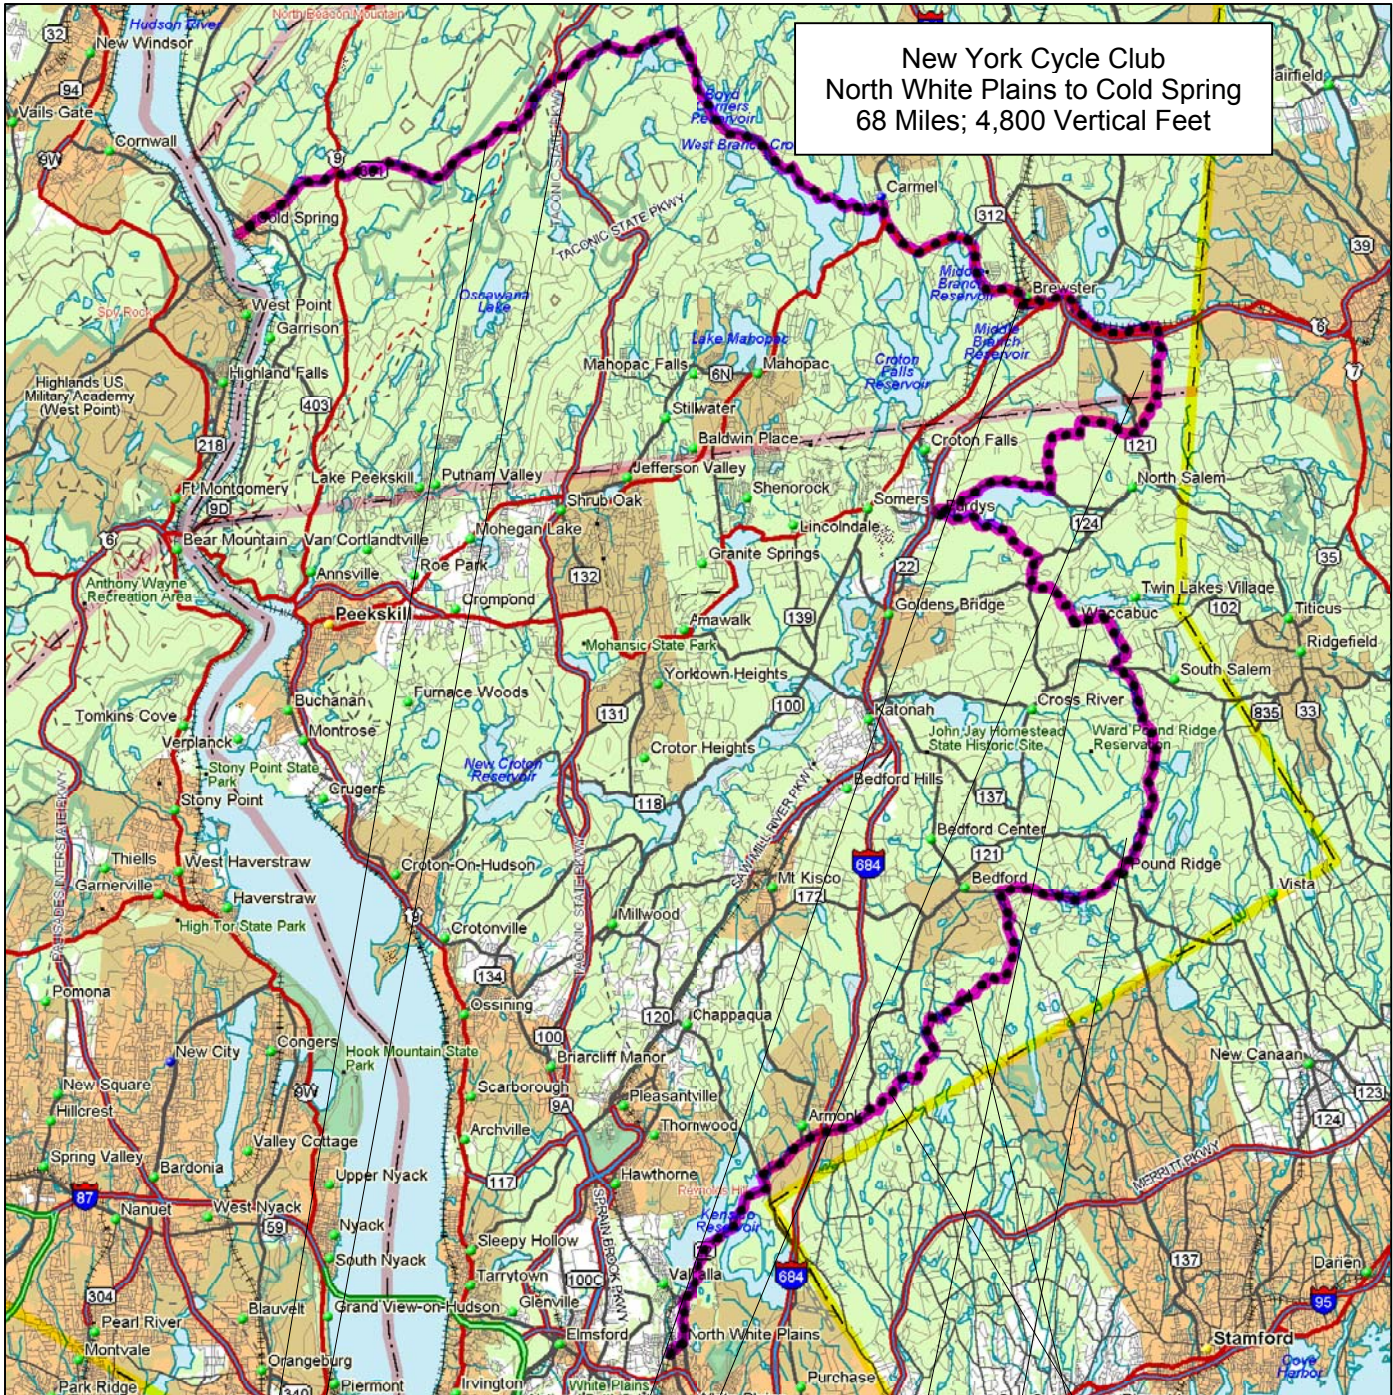

**New York Cycle Club
North White Plains to Cold Spring
68 Miles; 4,800 Vertical Feet**

© 2001 DeLorme. Topo USA® 3.0
Zoom Level: 9-5 Datum: WGS84

Scale 1 : 275 000
1" = 4.34 mi