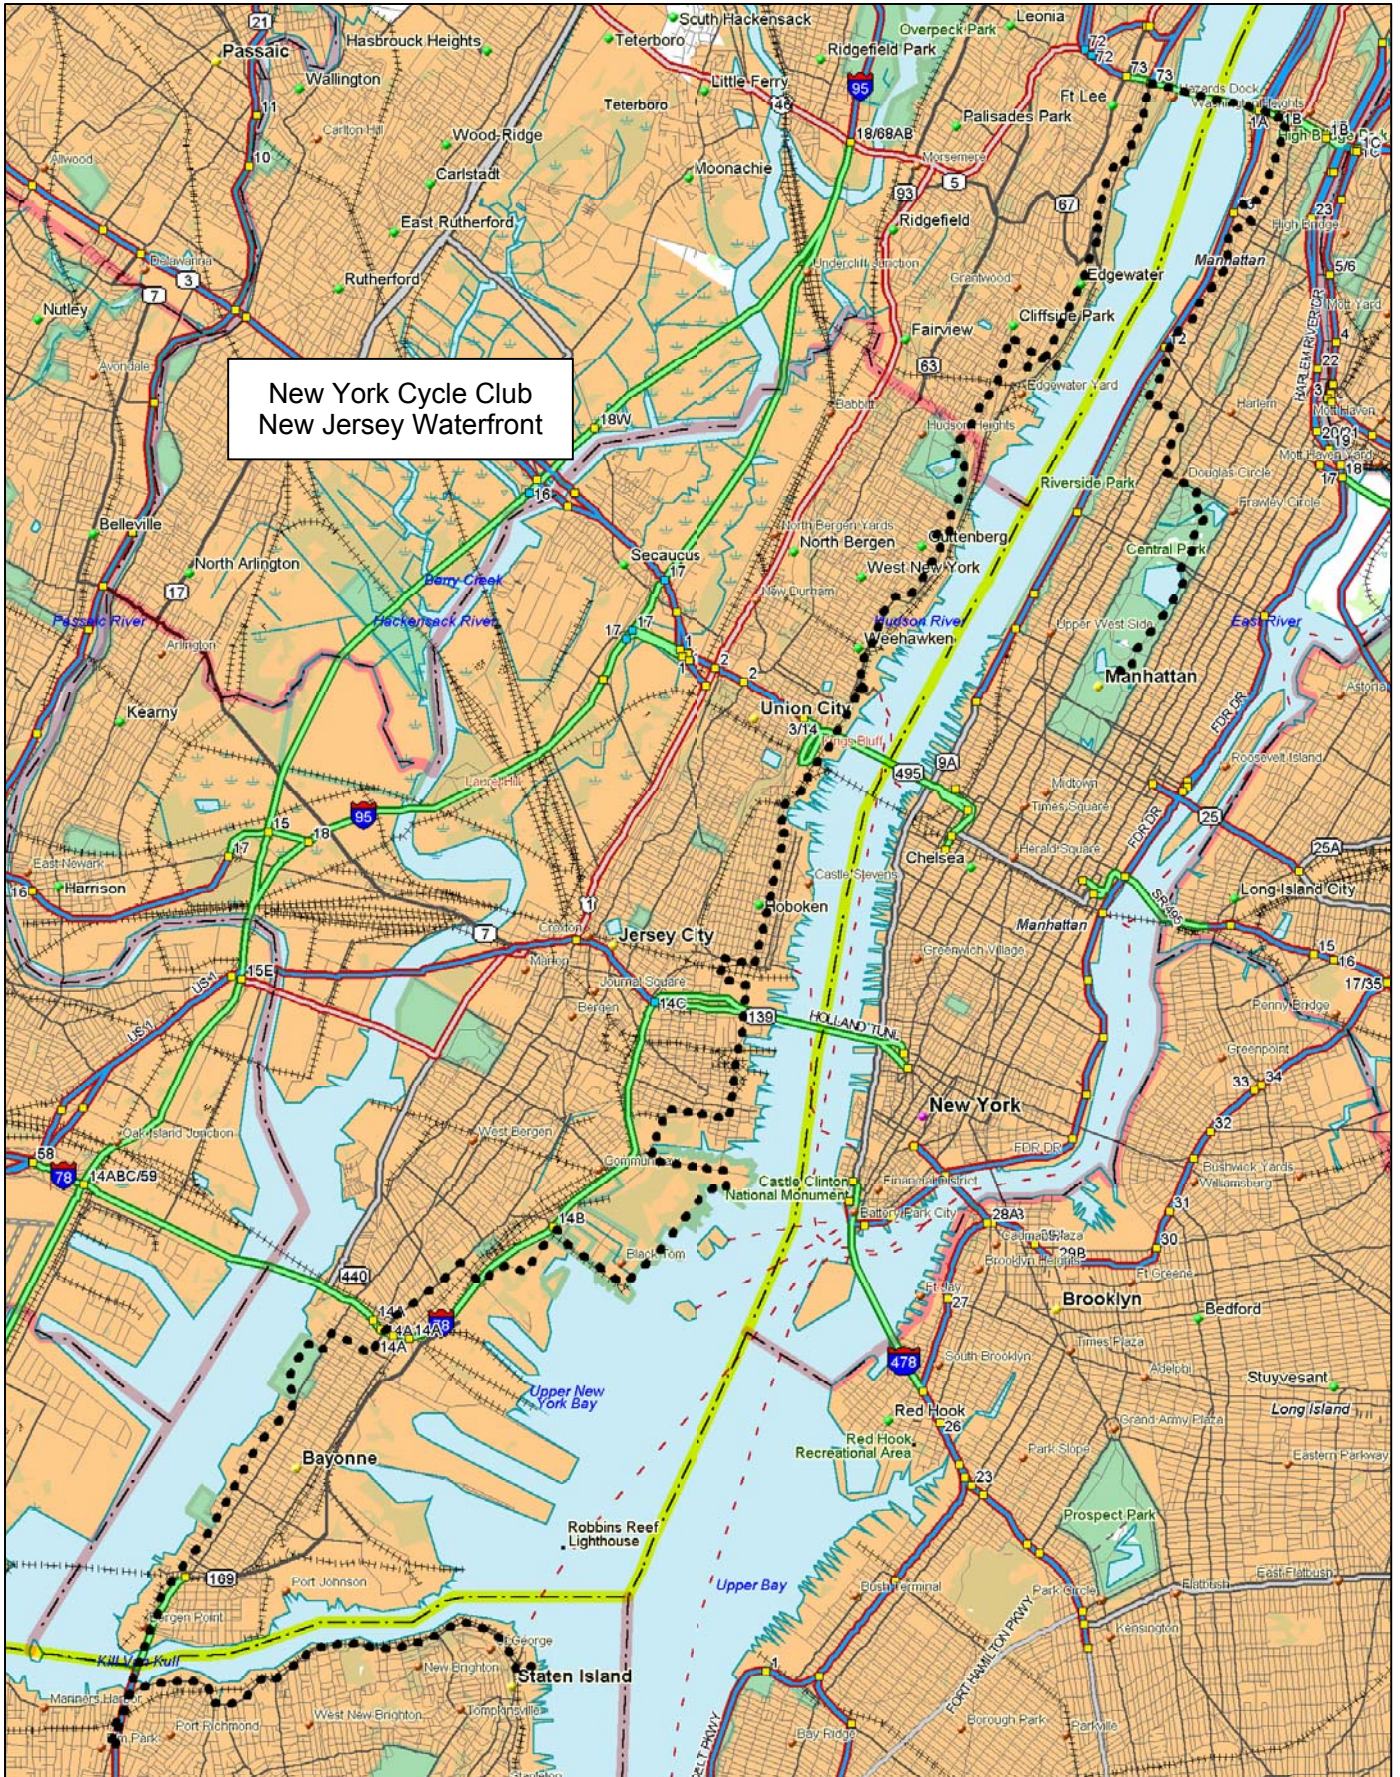

New York Cycle Club  
New Jersey Waterfront

© 2001 DeLorme. Topo USA® 3.0

Zoom Level: 10-7 Datum: WGS84

Scale: 1" = 112,500'

1" = 1.78 km