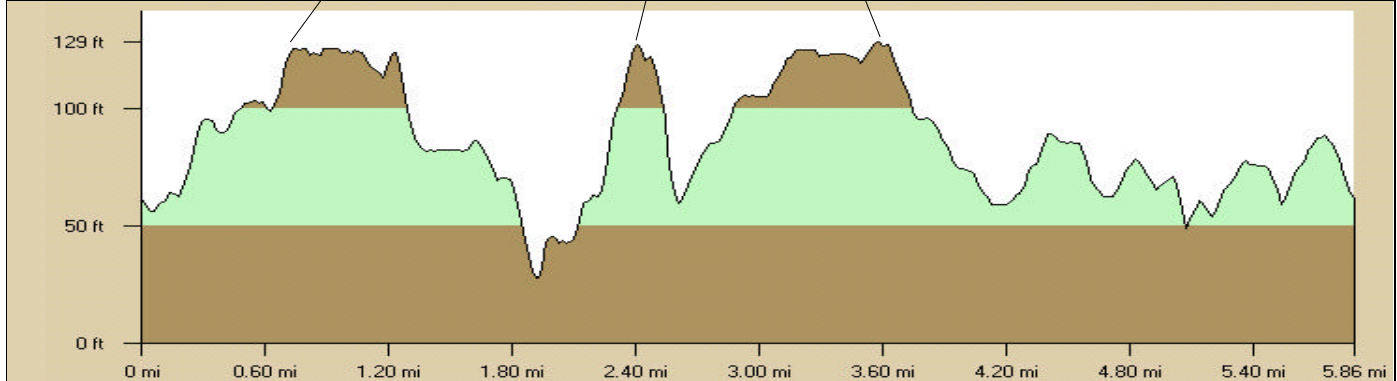

New York Cycle Club
 Central Park Drive
 6.1 Miles 250 Vertical Feet

© 2001 DeLorme, Topo USA® 3.0
 Zoom Level: 13-2 Datum: WGS84

Scale 1 : 22,400
 1" = 1,866.70 ft